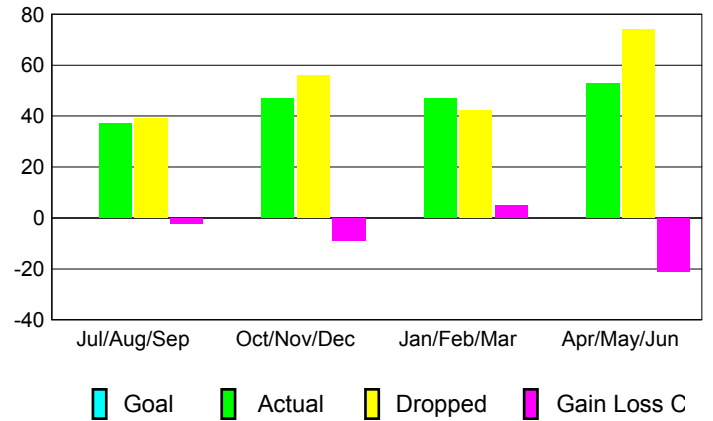

GMT: **GARY ANDERSON**

Location: **ILLINOIS**

GMT CA: **1**

**CLUBS**

Month	New Club Goal	Actual New Clubs	Actual Dropped Clubs	Gain/Loss of Clubs
<b>2012-2013</b>				
Jul/Aug/Sep		0	0	0
Oct/Nov/Dec		0	0	0
Jan/Feb/Mar		0	0	0
Apr/May/June		0	0	0
<b>Totals</b>		<b>0</b>	<b>0</b>	<b>0</b>

**Club Results 2012-2013**

Goal, New, Dropped, Gain/Loss

**YTD Status Quo Clubs 2012-2013**

Status Quo Clubs Compared to Status Quo Members

**Club Gain/Loss 2012-2013**

**MEMBERSHIP**

Month	Net Memb Goal	Actual New Memb	Actual Dropped Memb	Gain/Loss of Memb
<b>2012-2013</b>				
Jul/Aug/Sep		37	39	-2
Oct/Nov/Dec		47	56	-9
Jan/Feb/Mar		47	42	5
Apr/May/June		53	74	-21
<b>Totals</b>		<b>184</b>	<b>211</b>	<b>-27</b>

**Membership Results 2012-2013**

Goal, New, Dropped, Gain/Loss

**Gender Comparison 2012-2013**

**Membership Gain/Loss 2012-2013**